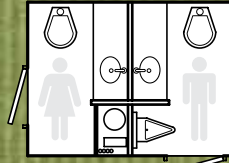

Cottage Series portable restrooms offered by Outback Portable Toilets are the perfect finishing touch for your outdoor event, providing a fresh style and feel not found anywhere else.

Clean, sanitary and stylish, men's and ladies' restrooms feature a roomy, airy décor complemented by flushing toilets, solid surface countertops with stainless sinks, real soap and warm water hand washing, soft lighting, AM/FM/CD Player, ventilation fans and air conditioning.

The Cottage Series, family of restroom trailers from Outback Portable Restrooms offer spacious interiors and sizes to accommodate events from 10-1000 people. From intimate private weddings to exquisite fund-raisers, Cottage Series trailers from Outback Portable Restrooms are the obvious choice when only the best will do.

8' - 2 Station