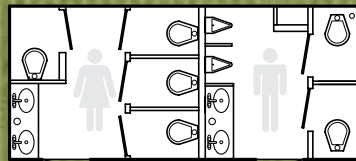

18' - 8 Station