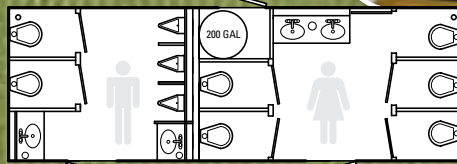

Clean, sanitary and stylish, men's and ladies' restrooms feature a roomy, airy décor complemented by flushing toilets, solid surface countertops with stainless sinks, real soap and warm water hand washing, soft lighting, AM/FM/CD Player, ventilation fans and air conditioning.

The Cottage Series, family of restroom trailers from Outback Portable Restrooms offer spacious interiors and sizes to accommodate events from 10-1000 people. From intimate private weddings to exquisite fund-raisers, Cottage Series trailers from Outback Portable Restrooms are the obvious choice when only the best will do.

8' - 2 Station

18' - 8 Station

24' - 10 Station

**Long Island's #1
Luxury Portable Restroom Service!**

P.O. Box 54 | Bellport, NY 11713 | 631.207.7689

1.800.591.8711 | info@outbackpts.com | www.OutbackPTS.com